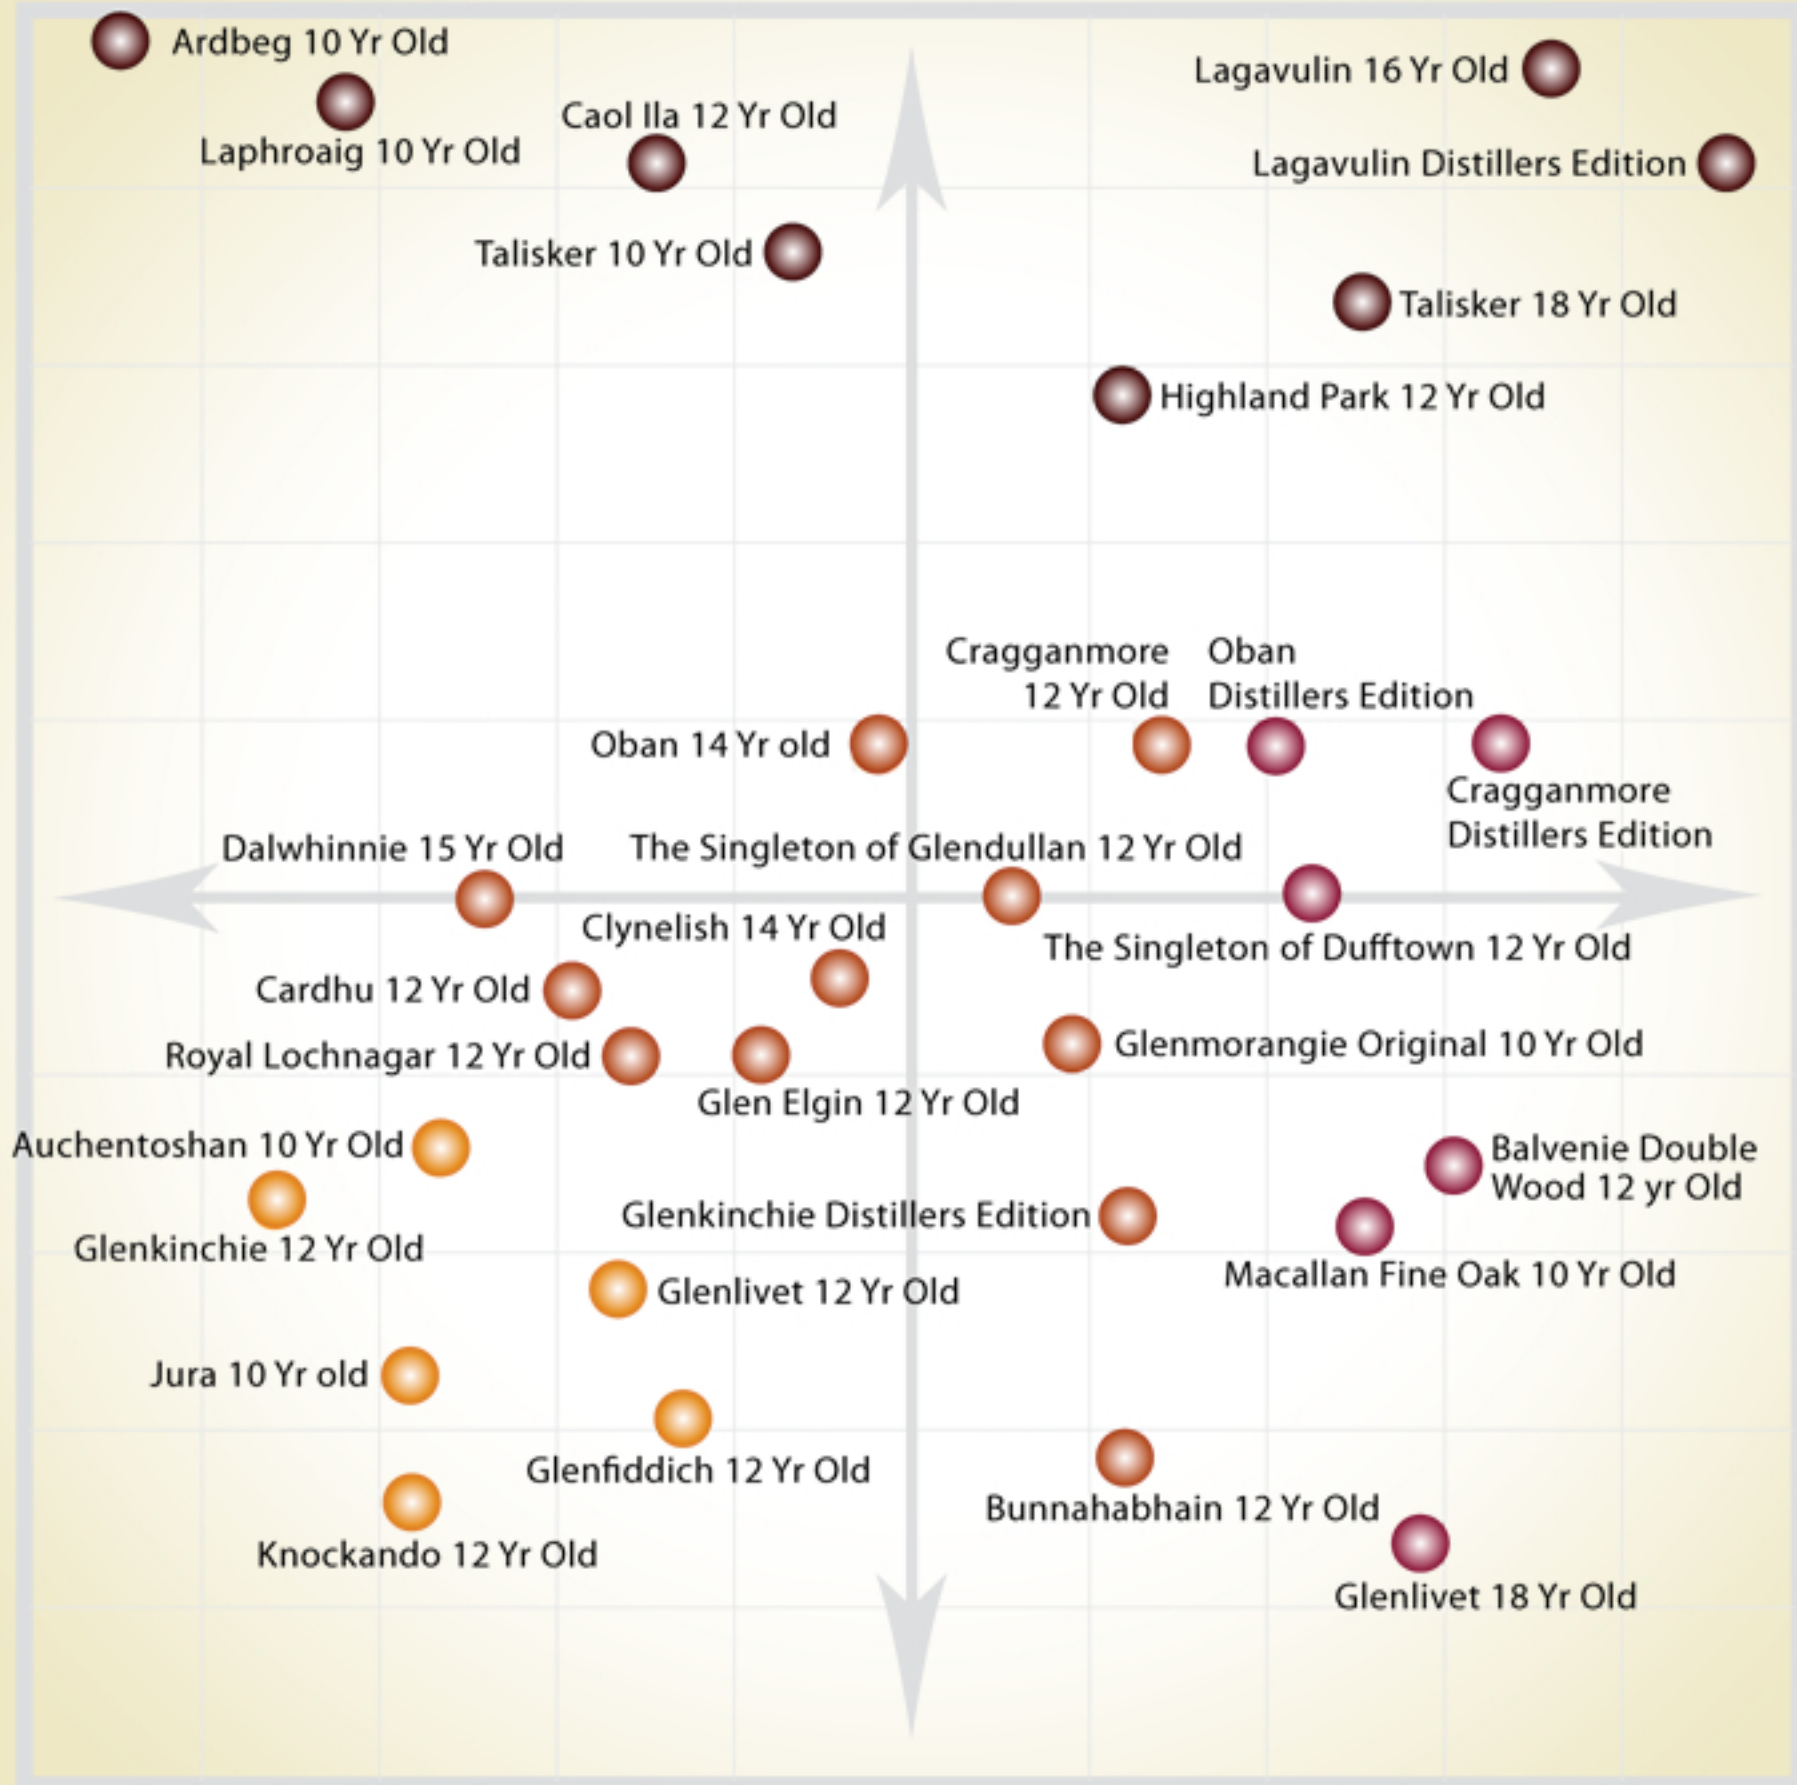

The
SINGLE MALT WHISKY
FLAVOUR MAP

SMOKY

LIGHT

RICH

DELICATE